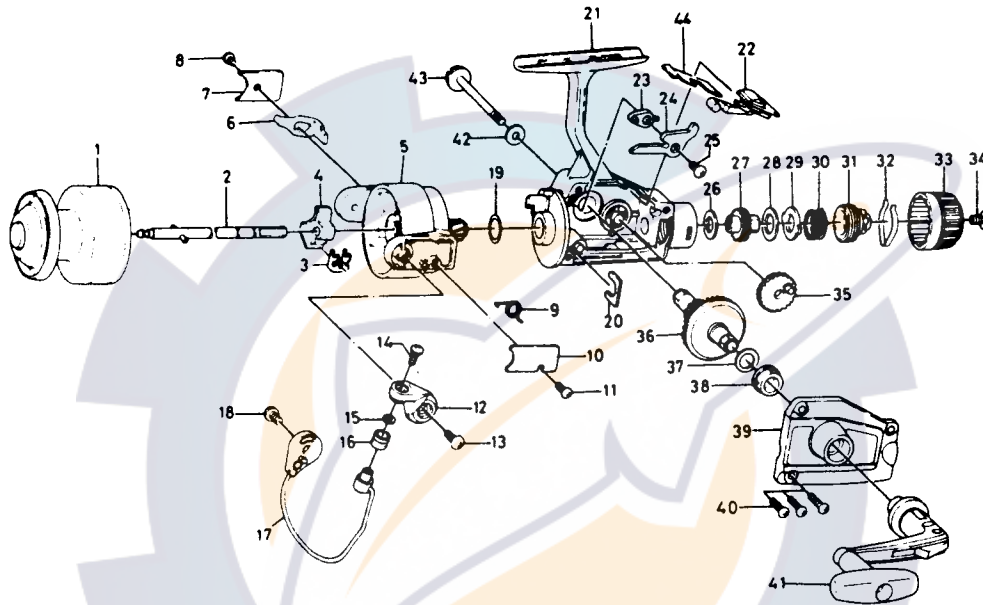

SPINNING REEL US1350

Key No.	Parts No.	Parts Name	Key No.	Parts No.	Parts Name
1	B77-8814	Spool	24	B74-6302	Anti-reverse claw
2	B74-8201	Main shaft	25	351-6102	Anti-reverse claw screw
3	B81-2701	Oscillating slider retainer	26	B48-9901	Drag washer A
4	B74-8101	Oscillating slider	27	B74-7401	Click gear
5	B75-9803	Rotor	28	B76-0502	Drag washer B
6	B74-7202	Bail trip lever	29	B49-0101	Drag washer C
7	B74-7302	Bail trip lever cover	30	B92-6701	Drag knob spring
8	352-0402	Bail trip lever cover screw	31	B74-7603	Drag screw
9	B18-7702	Bail spring	32	B74-7701	Drag washer spring
10	B76-0101	Bail spring cover	33	B74-7801	Drag knob
11	352-0402	Bail spring cover screw	34	352-1103	Drag knob spring screw
12	B76-0201	Arm lever	35	413-4501	Oscillating gear
13	351-6102	Arm lever screw	36	B74-8001	Drive gear
14	B67-9301	Bail screw	37	373-7800	Drive gear washer
15	B55-4301	Roller collar	38	B12-9002	Bearing
16	250-3921	Line roller	39	K07-3402	Side cover
17	B76-2301	Bail	40	351-6407	Side cover screw
18	351-6102	Bail holder screw	41	B93-3601	Handle
19	372-8600	Rotor washer	42	372-3501	Handle washer
20	B60-3801	Pinion retainer	43	B62-4703	Handle screw
21	K08-6001	Body	44	B79-0101	Anti-reverse lever spring
22	B84-8901	Anti-reverse lever	45	351-1804	Oscillating slider screw
23	B80-3901	Anti-reverse claw plate			